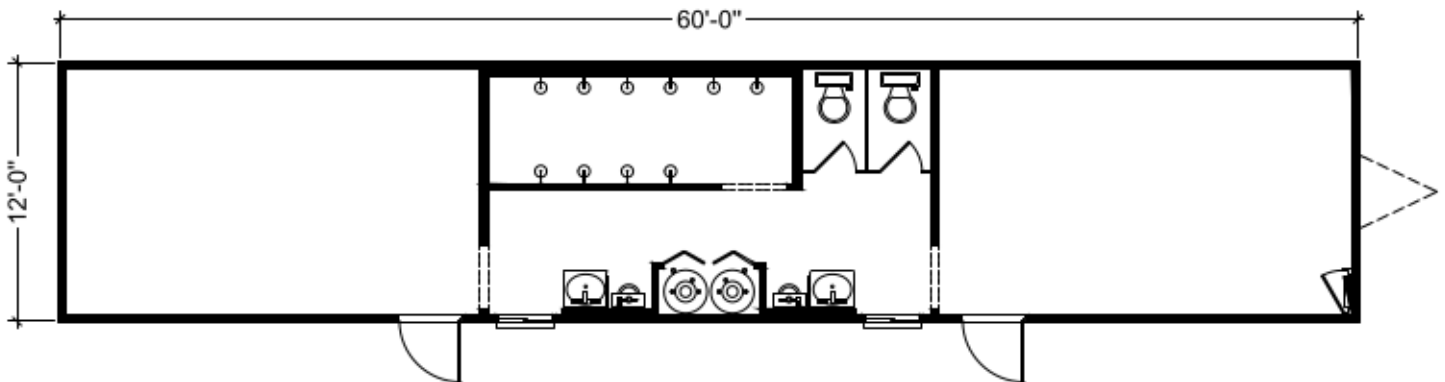

Sanitary Block- 12x60

Non-Autonomous

ATHOM[®]

GENERAL SPECIFICATIONS

Dimension: 12' x 60'

Area: 720 ft²

Number of axles: 4

Number of doors: 2